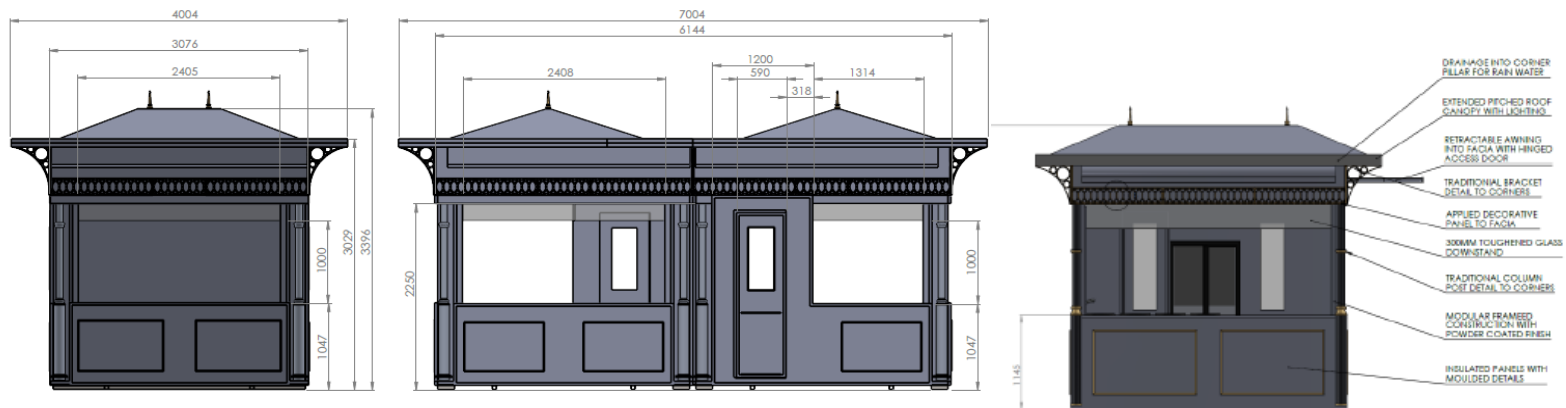

Semi Permanent Kiosks
3m x 3m design

Contemporary timber cladding

Contemporary 'mirrored' finish

'Traditional Style' Kiosk