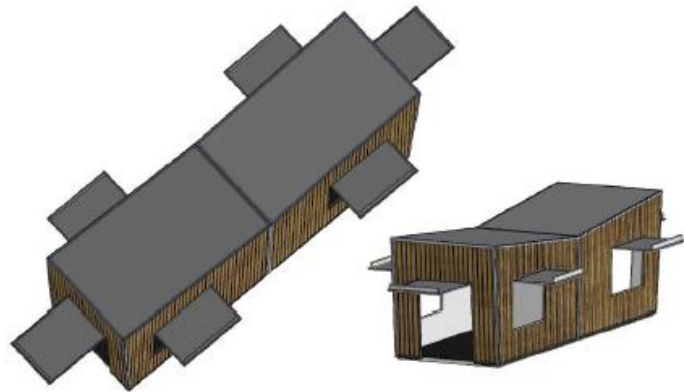

Semi Permanent Kiosks
3m x 3m design

Contemporary timber cladding

Contemporary 'mirrored' finish

'Traditional Style' Kiosk